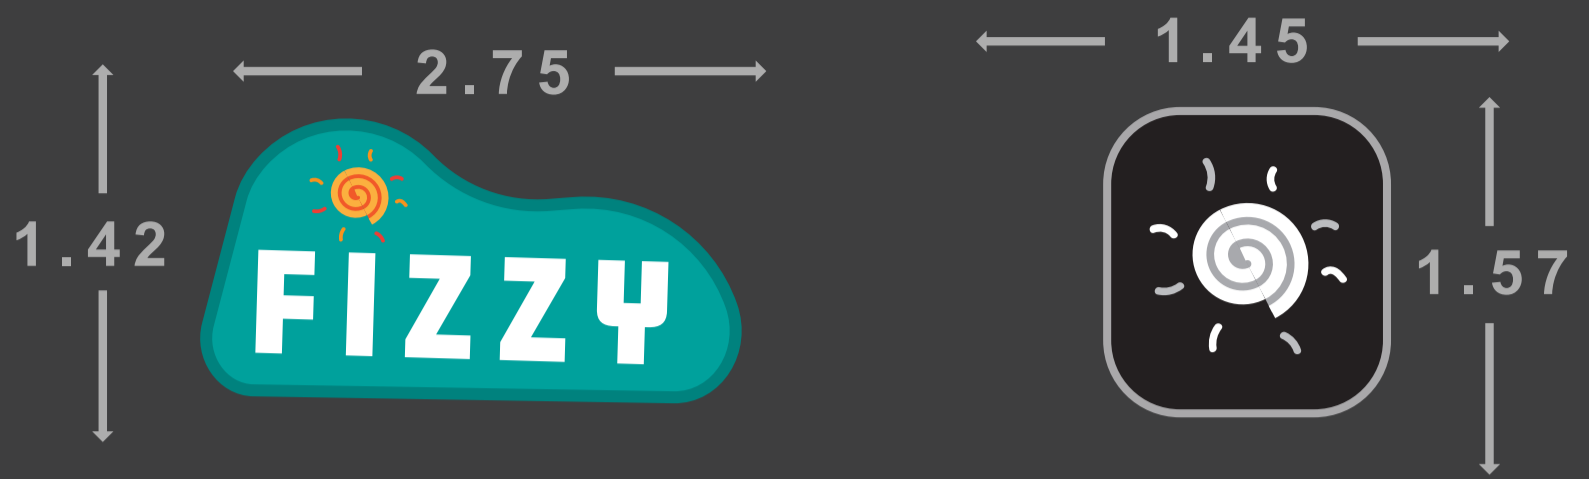

FIZZY

Veritcal and Stacked Version

Vertical

Stacked

Minimum Sizing

Spacing Requirements

PANTONE, CMYK, RGB Colours

PANTONE
CMYK
RGB